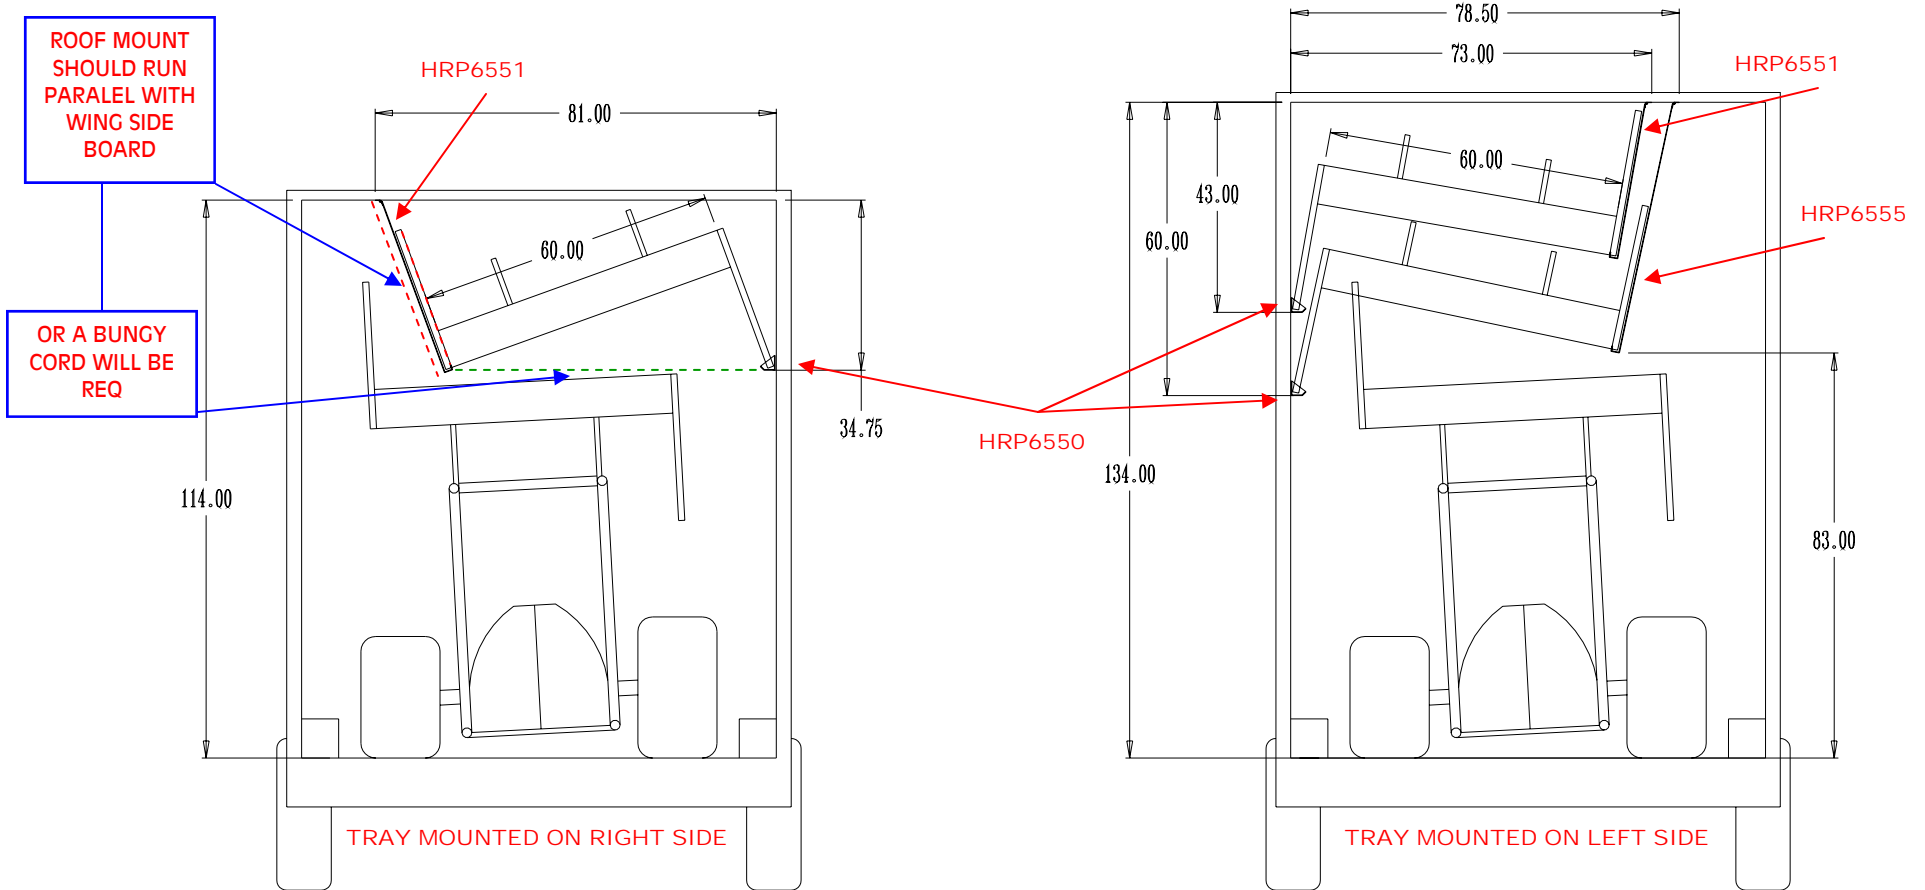

HRP TOP WING HANGERS

- HRP6550 WALL TRAY
- HRP6551 ROOF MOUNT
- HRP6554 ROOF MOUNT EXTENDER
- HRP6555 ROOF MOUNT EXTENDED

THESE ARE SUGGESTED LOCATIONS FOR MOUNTING OUR HRP WING MOUNTS
ACTUAL LOCATIONS WILL VARY PER TRAILER AND APPLICATION